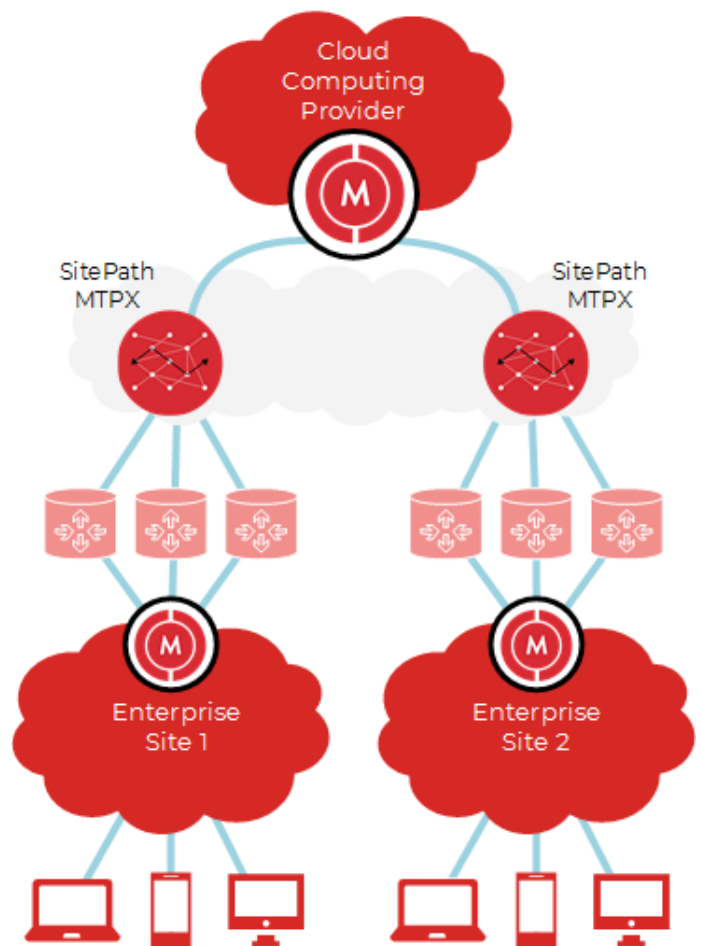

## ELFIQ NETWORKS CLOUD CONNECTORS

Cloud Connector is now available in a virtual edition for organizations wishing to build up Business Continuity. With the Cloud Connector, it is possible to move towards a Cloud-Ready Network or leverage the robustness and flexibility of a Hybrid WAN infrastructure. The Cloud Connector is designed to aggregate and optimize links from multiple providers and technologies, dynamically and without requiring any changes to either firewall or configuration, or IP addresses migration. With SitePathMTPX technology, organizations can load balance VoIP/VPN traffic over multiple links, providing branch offices with a fast and uninterrupted access to those mission-critical applications.

## VPN HUB

When the Cloud Connector is deployed as a VPN hub, the intent is to centralize all the VPN traffic between remote sites and provide simplified routing in a virtual hub location. This simplifies the configuration at each remote site and decreases the total number of configured VPN tunnels.

## TOP BENEFITS

1. Use the Cloud as your VPN hub
2. Achieve business continuity through innovative link balancing
3. Set the stage for Hybrid WAN connectivity

## PRIVATE CLOUD GATEWAY TO HOSTED APPLICATIONS

In addition to being used as the VPN hub, the Cloud Connector can also be a gateway device to guarantee uninterrupted Cloud access. The Cloud Connector can offer unparalleled business continuity for organizations hosting critical applications in the Cloud. More intelligence can be added to the configuration to provide additional quality of service and other value-added network services.