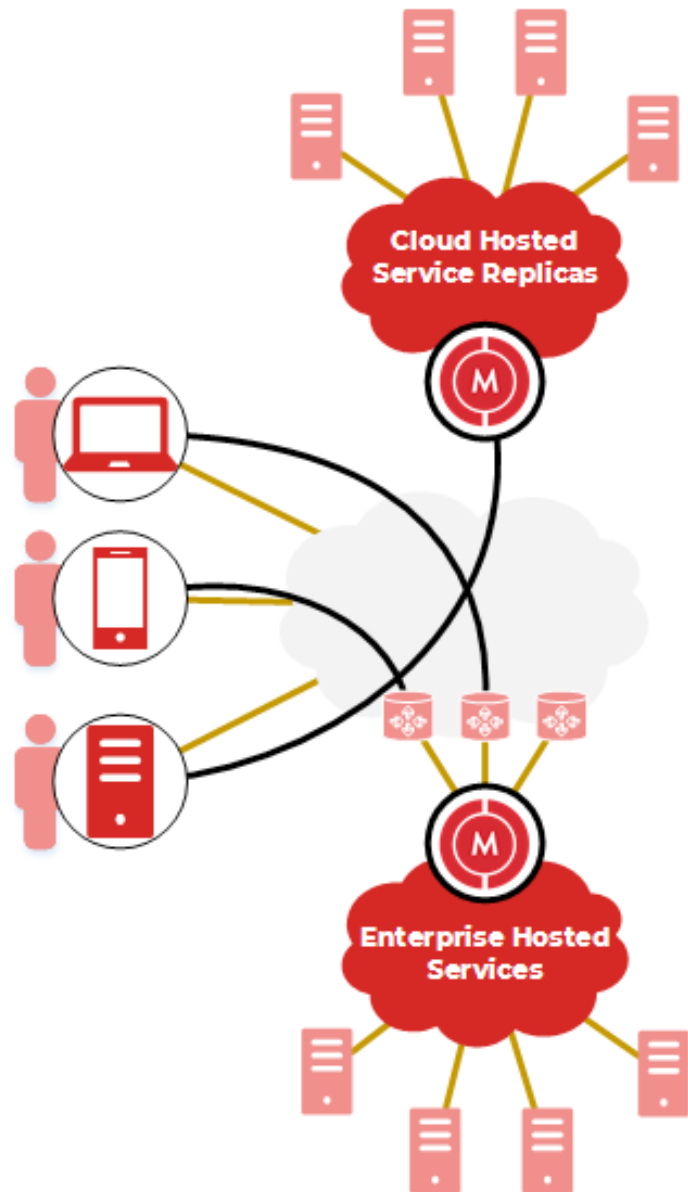

## ELFIQ NETWORKS CLOUD CONNECTORS

Cloud Connector is now available in a virtual edition for organizations wishing to build up Business Continuity. With the Cloud Connector, it is possible to move towards a Cloud-Ready Network or leverage the robustness and flexibility of a Hybrid WAN infrastructure. The Cloud Connector is designed to aggregate and optimize links from multiple providers and technologies, dynamically and without requiring any changes to either firewall or configuration, or IP addresses migration. With SitePathMTPX technology, organizations can load balance VoIP/VPN traffic over multiple links, providing branch offices with a fast and uninterrupted access to those mission-critical applications.

## VPN HUB

When the Cloud Connector is deployed as a VPN hub, the intent is to centralize all the VPN traffic between remote sites and provide simplified routing in a virtual hub location. This simplifies the configuration at each remote site and decreases the total number of configured VPN tunnels.

## TOP BENEFITS

1. Use the Cloud as your VPN hub
2. Achieve business continuity through innovative link balancing
3. Set the stage for Hybrid WAN connectivity

## PRIVATE CLOUD GATEWAY TO HOSTED APPLICATIONS

In addition to being used as the VPN hub, the Cloud Connector can also be a gateway device to guarantee uninterrupted Cloud access. The Cloud Connector can offer unparalleled business continuity for organizations hosting critical applications in the Cloud. More intelligence can be added to the configuration to provide additional quality of service and other value-added network services.