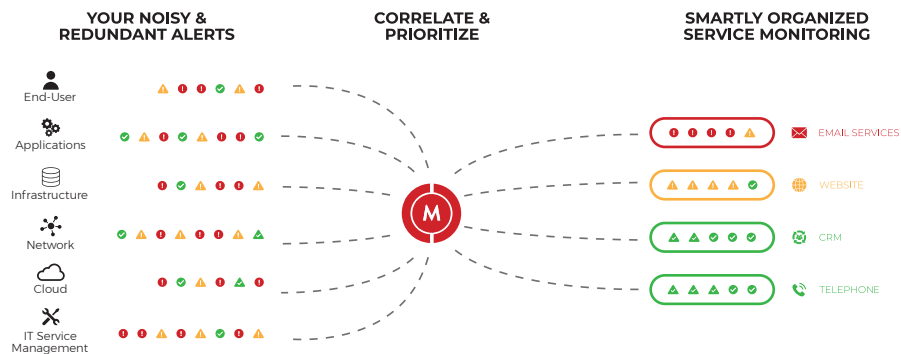

DASHBOARDS FOR ALL YOUR IT DATA

Visualize all your IT data on personalized dashboards and diagrams. From high-level dashboards to detailed performance trends, iQ enables you to visualize all your IT data in a user-friendly format.

SINGLE PANE OF GLASS

All your existing monitoring, cloud, and service management tools integrate with iQ, providing an overview of all your data. Track your applications across different domains and control their live status through a smart layer that sits on top of your IT environment.

SERVICE MODELING & APPLICATION MAPPING

Automatically import all the mapping and groups from your monitoring and service management tools. Immediately assess which services and applications are available and quickly drill down to the root cause if a service is affected.

FUTURE-PROOF YOUR IT OPERATIONS

If you decide to add or replace an IT tool, you can connect it to iQ and enjoy the same features and benefits.

HOW MARTELLO iQ WORKS

MONITORING
16,000+
DEVICES

DEPLOYED IN
5,000+
NETWORKS